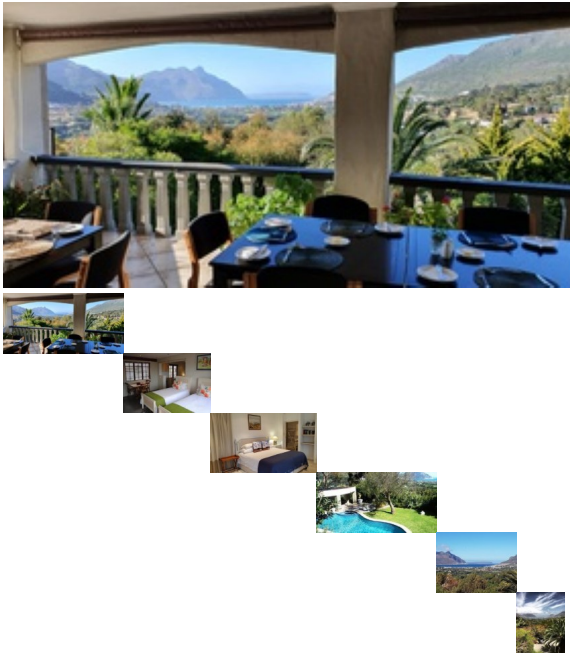

Victors Lodge

DEREK'S LODGE 4 Star Credit Cards Accepted Situated high on the southern slopes of Table Mountain in the beautiful Hout Bay valley with magnificent valley, mountain and distant bay views.

with TV, tea and coffee facilities and en-suite bathroom. Private balconies or patio with lovely views.

Enjoy a delicious breakfast served in the dining area with magnificent views over the valley, mountains and bay towards Hout Bay Harbour.

Relax in the garden at the swimming pool, or enjoy a barbeque in one of the barbeque areas. Parking and security.

Excellent friendly hospitality in beautiful and relaxed surroundings.

Rate pr Night:

R 2 200 .00 for 2 people inclusive of breakfast